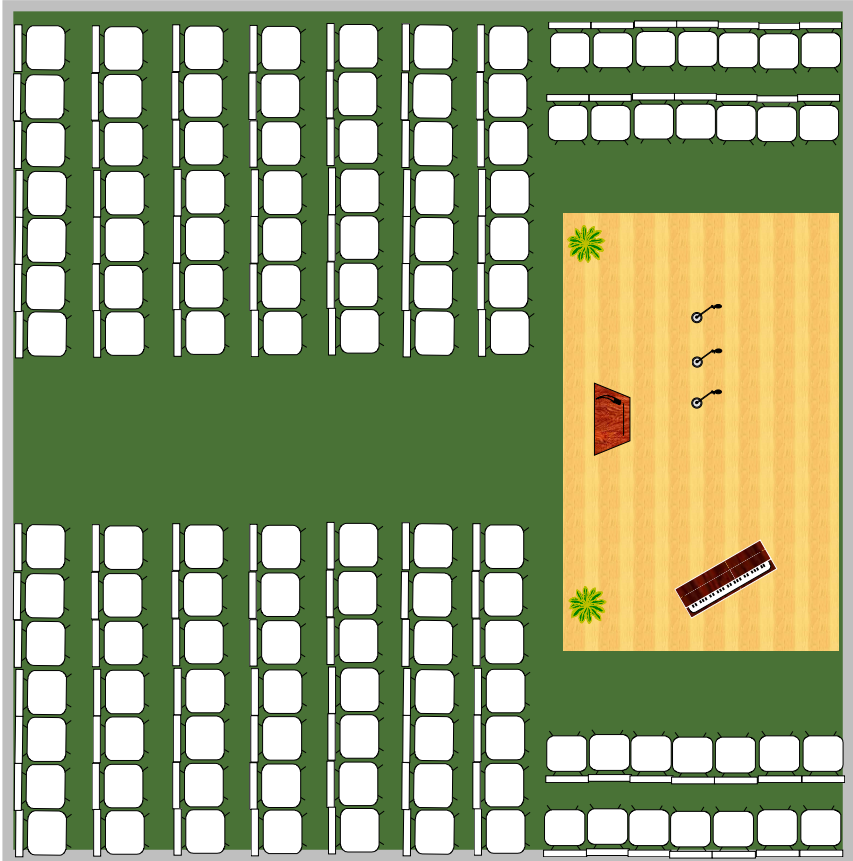

30' X 30' auditorium seating floor plan

126 Seating capacity with 12 'x 16' stage shown

150 maximum seating capacity without stage